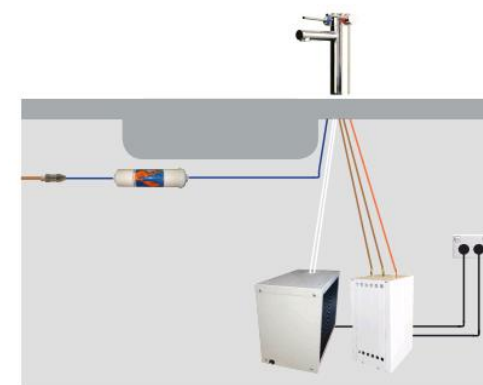

FUSION UNDERBENCH BOIL & CHILL UNITS – EBC SERIES

Automatic Underbench Boiling & Chilled Water

EBC 10/30

Suitable for:	Small offices catering up to 10 cups of boiling water at any given time. Ideal for locations requiring more chilled but less boiling water.
Boiler Reservoir capacity	1.25 litres
Quantity of Cups – Boiler*	10
Rating kW - Boiler	1.8
Dimensions - Boiler	Width: 150mm Height: 450mm Depth: 150mm
Chiller capacity per hour	5.8 litres
Power Consumption - Chiller	120 watts
Dimensions - Chiller	Width: 210mm Height: 290mm Depth: 410mm
Installation	Plumber to install 2 x Power points

EBC 20/30

Suitable for:	Small to medium sized offices catering up to 12 people at any given time.
Boiler Reservoir capacity	2.5 litres
Quantity of Cups – Boiler*	20
Rating kW - Boiler	2.4
Dimensions - Boiler	Width: 248mm Height: 340mm Depth: 305mm
Chiller capacity per hour	5.8 litres
Power Consumption - Chiller	120 watts
Dimensions - Chiller	Width: 210mm Height: 290mm Depth: 410mm
Installation	Plumber to install 2 x Power points

EBC 40/30

Suitable for:	Larger offices catering up to 40 cups of boiling water at any given time. Ideal for locations requiring more boiling but less chilled water.
Boiler Reservoir capacity	5.0 litres
Quantity of Cups – Boiler*	40
Rating kW - Boiler	2.4
Dimensions - Boiler	Width: 248mm Height: 480mm Depth: 305mm
Chiller capacity per hour	5.8 litres
Power Consumption - Chiller	120 watts
Dimensions - Chiller	Width: 210mm Height: 290mm Depth: 410mm
Installation	Plumber to install 2 x Power points

NOTE:

EBC units will be supplied with a standard 10-micron filter.

*Quantity of cups is based upon pouring 200ml cups without interruption

Just Water New Zealand Limited
Private Bag 92811, Penrose,
Auckland 1642